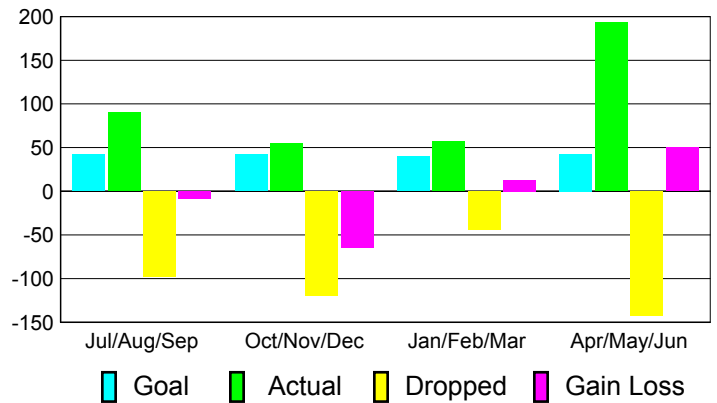

### YTD Status Quo Clubs 2010-2011

Status Quo Clubs Compared to Status Quo Members

## MEMBERSHIP

**Membership Results  
2010-2011**

**Membership  
2009-2010**

Month	Net Memb Goal	Actual New Memb	Actual Dropped Memb	Gain/Loss of Memb	Gain/Loss of Memb
Jul/Aug/Sep	42	90	-98	-8	15
Oct/Nov/Dec	42	55	-120	-65	58
Jan/Feb/Mar	40	57	-44	13	44
Apr/May/June	43	193	-143	50	99
<b>Totals</b>	<b>167</b>	<b>395</b>	<b>-405</b>	<b>-10</b>	<b>216</b>

### Membership Results 2010-2011

Goal, New, Dropped, Gain/Loss

### Comparison of Membership Gain/Loss

Current Year Compared to the Previous Year