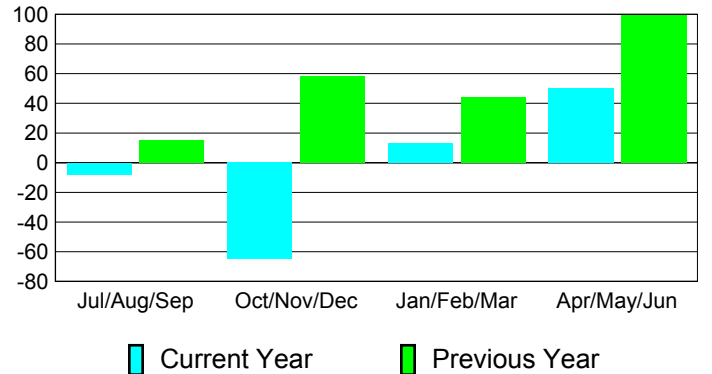

Gender Comparison 2010-2011

Jul/Aug/Sep

Oct/Nov/Dec

Jan/Feb/Mar

Apr/May/June

Male

Female