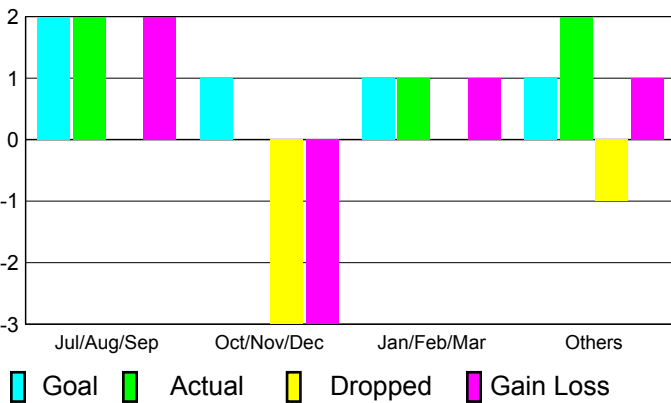

## CLUBS

**Club Results  
2010-2011**

**Clubs  
2009-2010**

Month	New Club Goal	Actual New Clubs	Actual Dropped Clubs	Gain/Loss of Clubs	Gain/Loss of Clubs
Jul/Aug/Sep	2	2	0	2	0
Oct/Nov/Dec	1	0	-3	-3	2
Jan/Feb/Mar	1	1	0	1	0
Apr/May/June	1	2	-1	1	5
<b>Totals</b>	<b>5</b>	<b>5</b>	<b>-4</b>	<b>1</b>	<b>7</b>

### Club Results 2010-2011

Goal, New, Dropped, Gain/Loss

### Comparison of Club Gain/Loss

Current Year Compared to the Previous Year