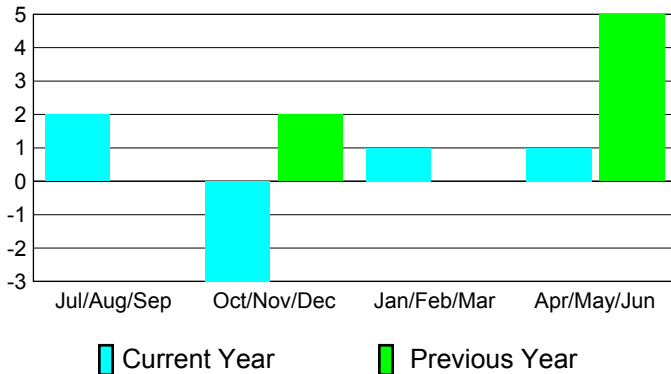

2010-2011 GMT Reports for District (or Undistricted) **District 20 K1**

GMT: **ED J LECIUS**

Location: **NEW YORK**

GMT CA: **1**

CLUBS

**Club Results
2010-2011**

**Clubs
2009-2010**

Month	New Club Goal	Actual New Clubs	Actual Dropped Clubs	Gain/Loss of Clubs	Gain/Loss of Clubs
Jul/Aug/Sep	2	2	0	2	0
Oct/Nov/Dec	1	0	-3	-3	2
Jan/Feb/Mar	1	1	0	1	0
Apr/May/June	1	2	-1	1	5
Totals	5	5	-4	1	7

Club Results 2010-2011

Goal, New, Dropped, Gain/Loss

Comparison of Club Gain/Loss

Current Year Compared to the Previous Year

YTD Status Quo Clubs 2010-2011

Status Quo Clubs Compared to Status Quo Members

MEMBERSHIP

**Membership Results
2010-2011**

**Membership
2009-2010**

Month	Net Memb Goal	Actual New Memb	Actual Dropped Memb	Gain/Loss of Memb	Gain/Loss of Memb
Jul/Aug/Sep	42	90	-98	-8	15
Oct/Nov/Dec	42	55	-120	-65	58
Jan/Feb/Mar	40	57	-44	13	44
Apr/May/June	43	193	-143	50	99
Totals	167	395	-405	-10	216

Membership Results 2010-2011

Goal, New, Dropped, Gain/Loss

Comparison of Membership Gain/Loss

Current Year Compared to the Previous Year

Gender Comparison 2010-2011

Jul/Aug/Sep

Oct/Nov/Dec

Jan/Feb/Mar

Apr/May/June

Male

Female